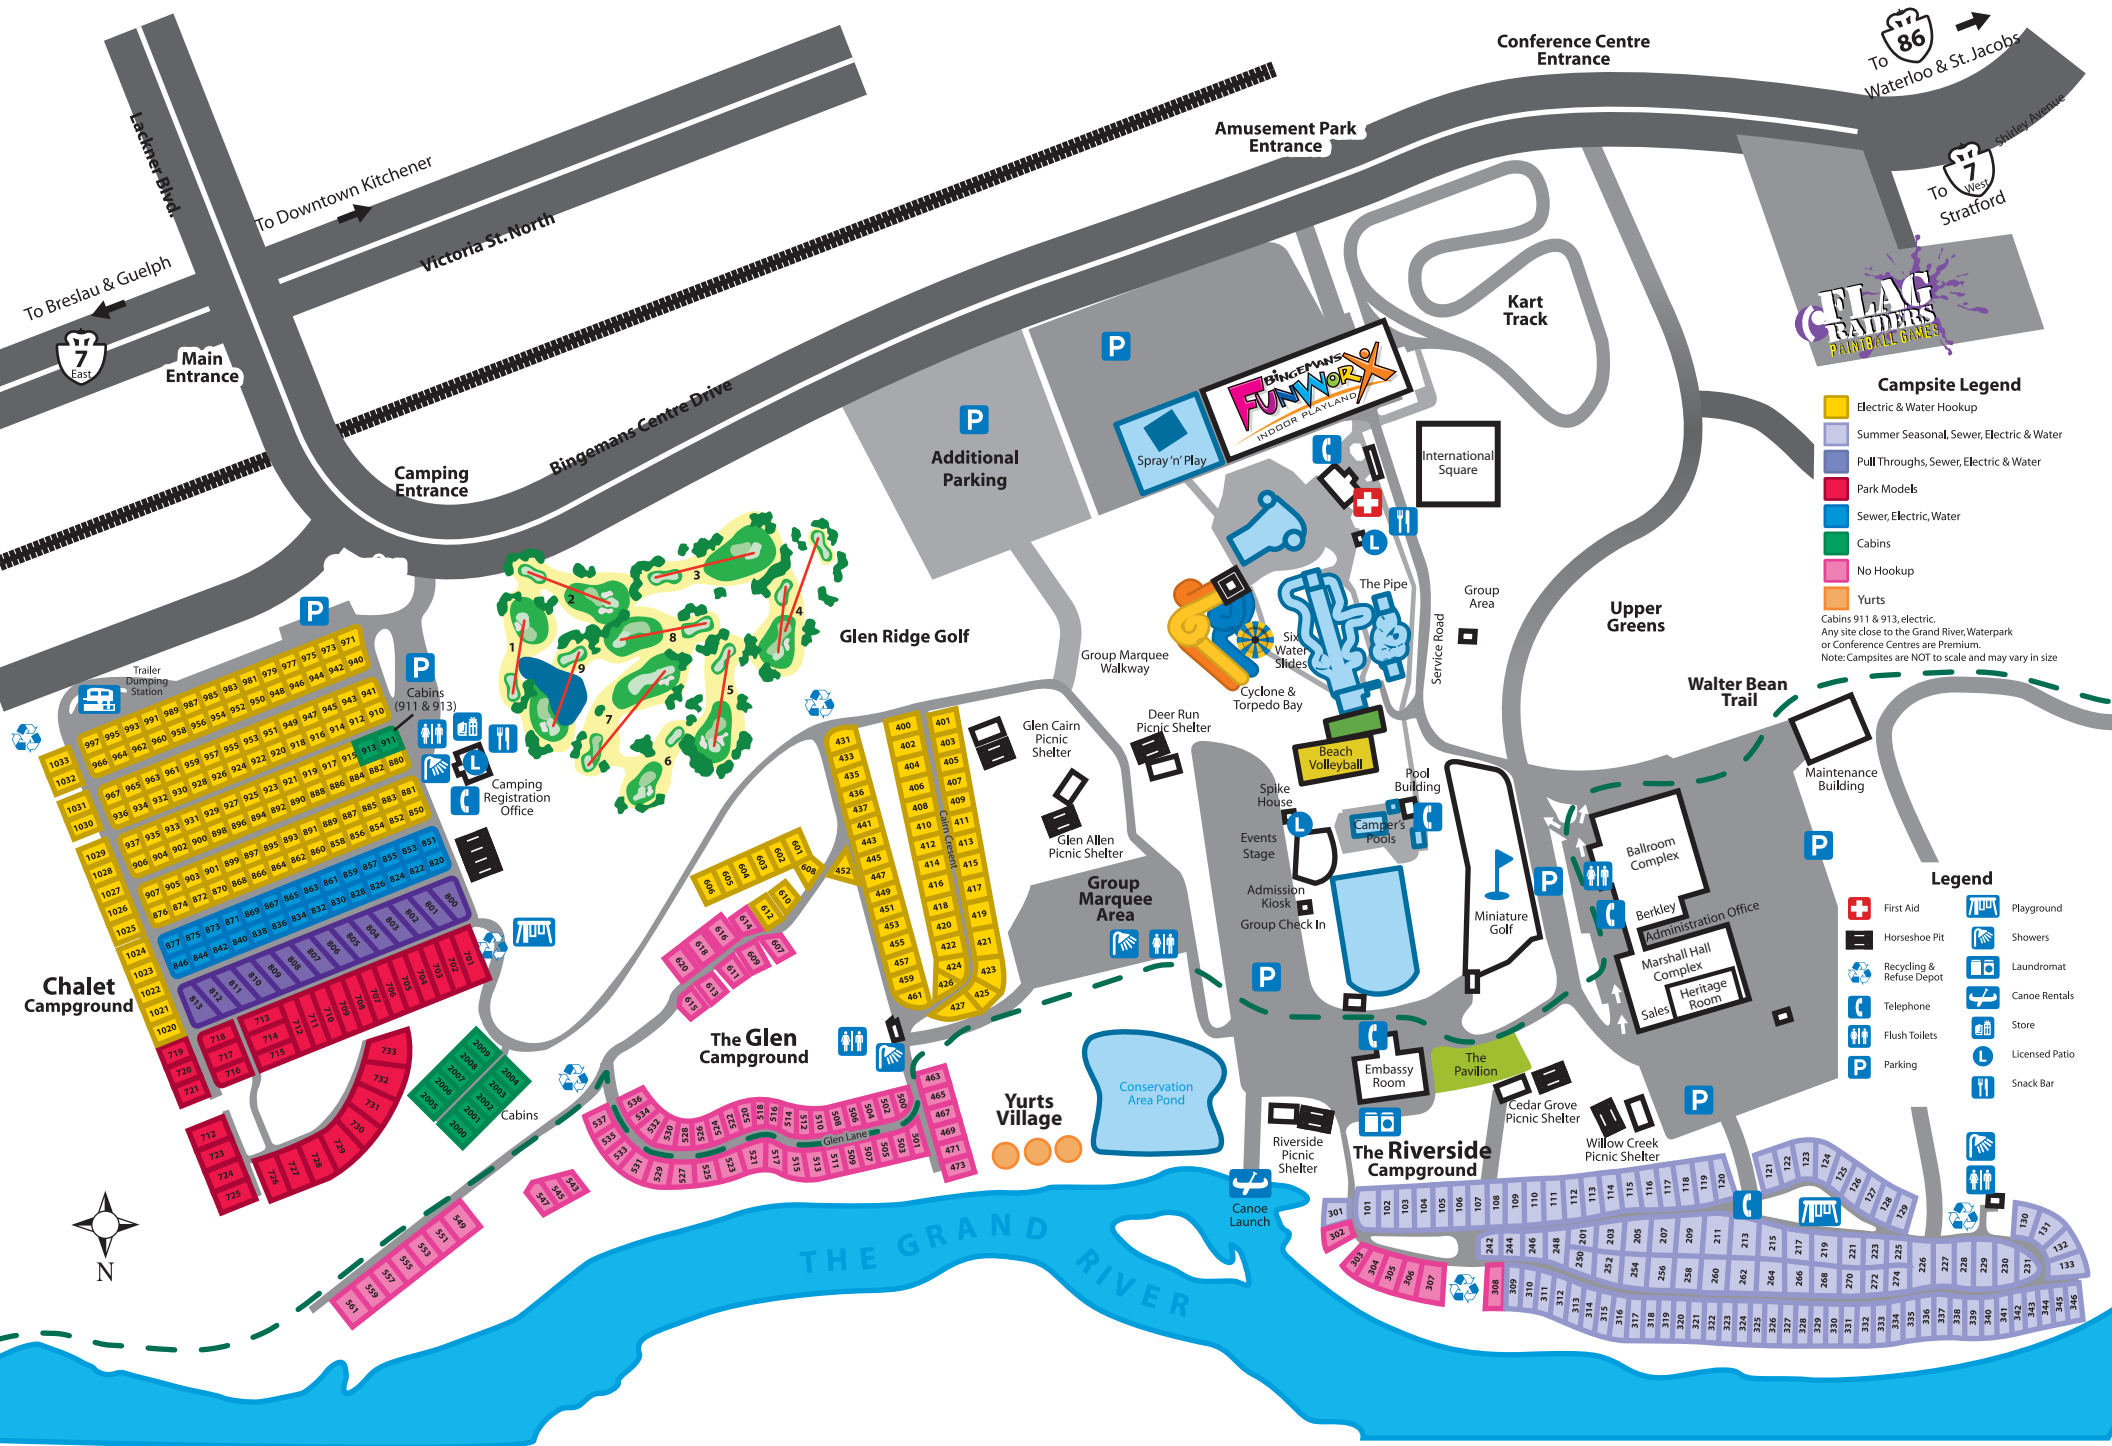

Check out all the great things to do at Bingemans!

Campsite Legend

- Electric & Water Hookup
- Summer Seasonal, Sewer, Electric & Water
- Pull Throughs, Sewer, Electric & Water
- Park Models
- Sewer, Electric, Water
- Cabins
- No Hookup
- Yurts

Cabins 911 & 913, electric. Any site close to the Grand River, Waterpark or Conference Centres are Premium. Note: Campsites are NOT to scale and may vary in size

Legend

- First Aid
- Horseshoe Pit
- Recycling & Refuse Depot
- Telephone
- Flush Toilets
- Parking
- Playground
- Showers
- Laundromat
- Canoe Rentals
- Store
- Licensed Patio
- Snack Bar